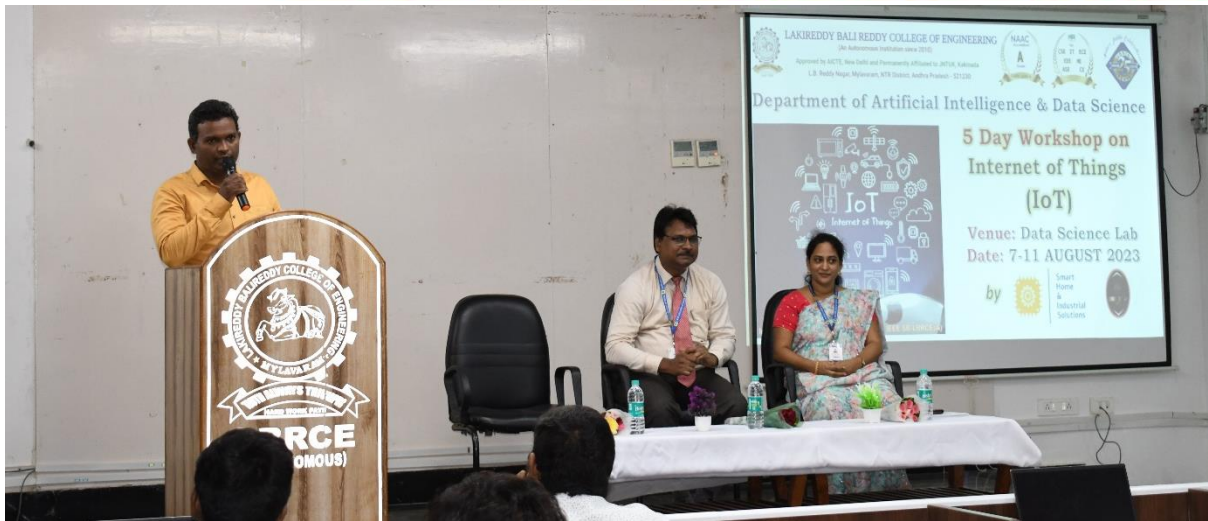

LAKIREDDY BALI REDDY COLLEGE OF ENGINEERING

(AUTONOMOUS)

Accredited by NAAC with 'A' Grade, ISO 9001:2015 Certified Institution

Approved by AICTE, New Delhi and Affiliated to JNTUK, Kakinada

L.B. REDDY NAGAR, MYLAVARAM, NTR DIST., A.P.-521 230.

hodads@lbrce.ac.in , ads@lbrce.ac.in, Phone: 08659-222933, Fax: 08659-222931

DEPARTMENT OF ARTIFICIAL INTELLIGENCE AND DATA SCIENCE

Resource Person S Pradeep Kumar Addressing the students