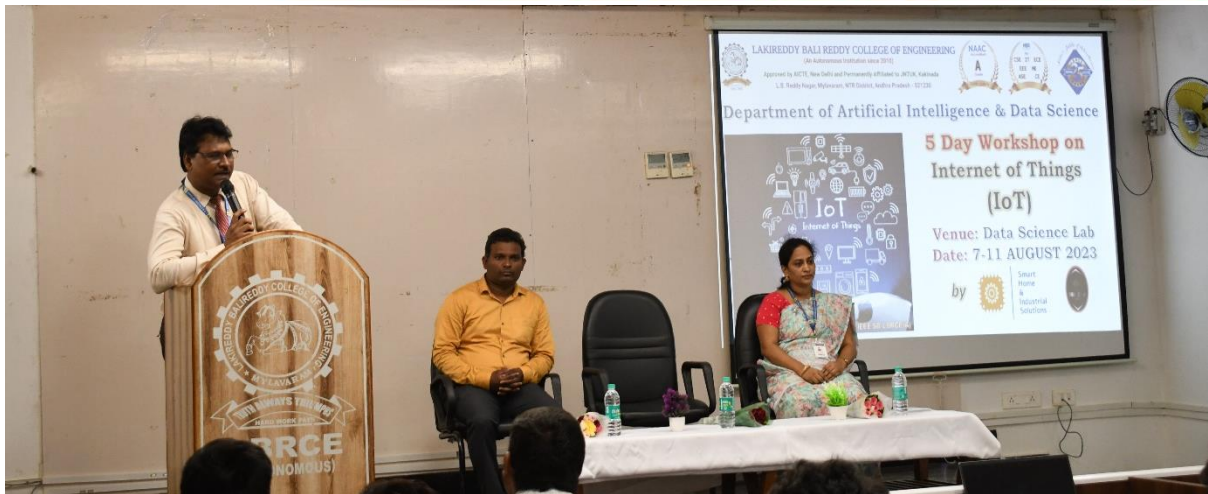

LAKIREDDY BALI REDDY COLLEGE OF ENGINEERING (AUTONOMOUS)

Accredited by NAAC with 'A' Grade, ISO 9001:2015 Certified Institution

Approved by AICTE, New Delhi and Affiliated to JNTUK, Kakinada

L.B. REDDY NAGAR, MYLAVARAM, NTR DIST., A.P.-521 230.

hodads@lbrce.ac.in , ads@lbrce.ac.in , Phone: 08659-222933, Fax: 08659-222931

DEPARTMENT OF ARTIFICIAL INTELLIGENCE AND DATA SCIENCE

Principal Dr K Appa Rao addressing the students